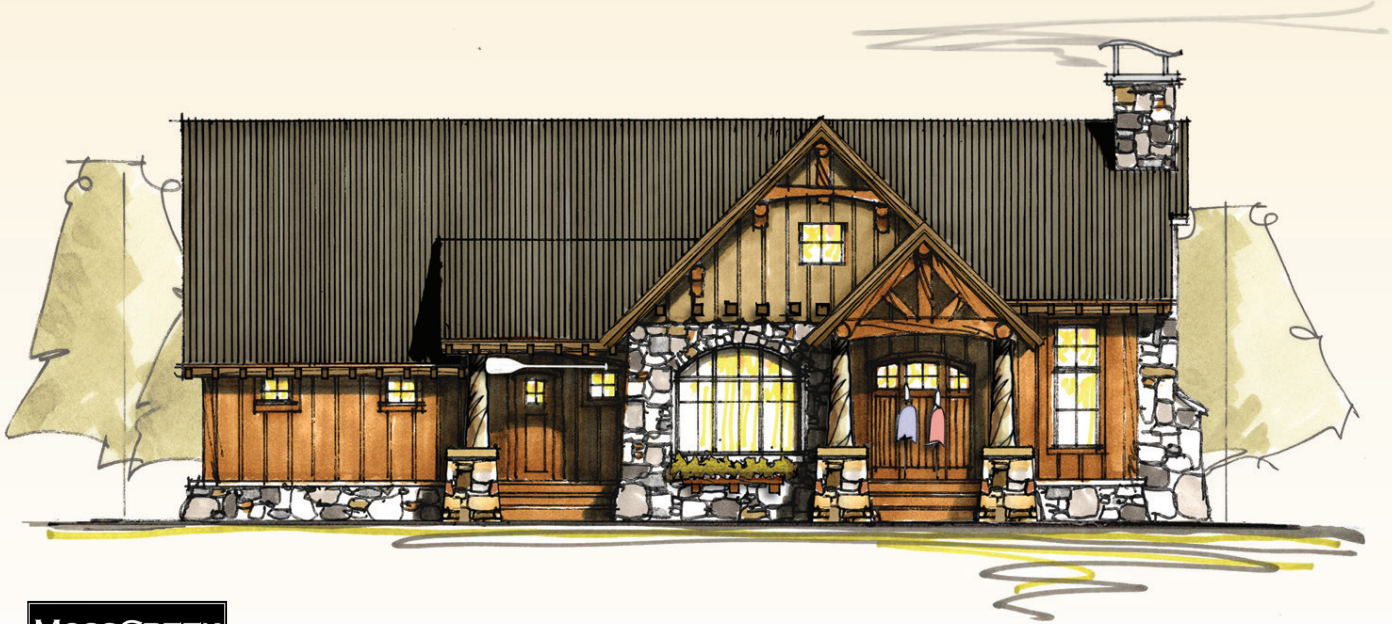

# AVALON™

LAND OF  
WONDER & ENCHANTMENT

MOSSCREEK

## THE LONGTAIL

Bedrooms: 3 • Baths: 3.5 • HSF: 2,916

A unique waterfowl, the Long-Tailed duck breeds in the Arctic and winters along both coasts of North America. Most of its time is spent underwater and it therefore requires a low physical profile to maintain efficiency in swimming.

The Long Tail by MossCreek is designed in a similar manner. To maximize efficiency on a sloping lot, the Long Tail is designed as a main and lower level home. The resulting low profile of the front elevation gives the home a nice cottage style appearance. The main level features an expansive Great Room/ Dining/ Kitchen area, with the Dining Room set into its own special area. A unique exterior door leads to a Mud Room and Laundry area for entering after a day of great outdoor fun.