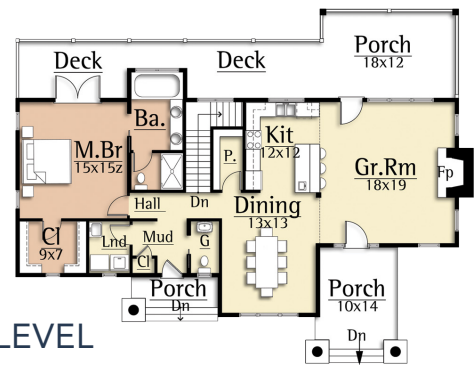

The Long Tail by MossCreek is designed in a similar manner. To maximize efficiency on a sloping lot, the Long Tail is designed as a main and lower level home. The resulting low profile of the front elevation gives the home a nice cottage style appearance. The main level features an expansive Great Room/ Dining/ Kitchen area, with the Dining Room set into its own special area. A unique exterior door leads to a Mud Room and Laundry area for entering after a day of great outdoor fun.