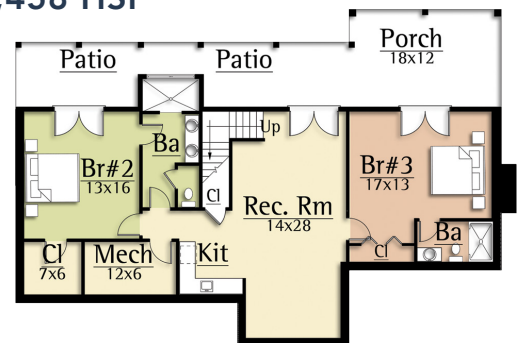

The Long Tail by MossCreek is designed in a similar manner. To maximize efficiency on a sloping lot, the Long Tail is designed as a main and lower level home. The resulting low profile of the front elevation gives the home a nice cottage style appearance. The main level features an expansive Great Room/ Dining/ Kitchen area, with the Dining Room set into its own special area. A unique exterior door leads to a Mud Room and Laundry area for entering after a day of great outdoor fun.

MAIN LEVEL  
1,458 HSF

LOWER LEVEL  
1,458 HSF

BLUREALTYWNC.COM | MossCreek.net

828.246.9800 | DiscoverAvalon.life | 333 Tapestry Trail, Waynesville, NC 28785

Turn-key pricing subject to specifications and allowances listed. Pricing and specifications subject to change without notice. Renderings are conceptual and subject to change upon review of final architectural plans. Square Footages are approximate. Plan price does not include homesite price.